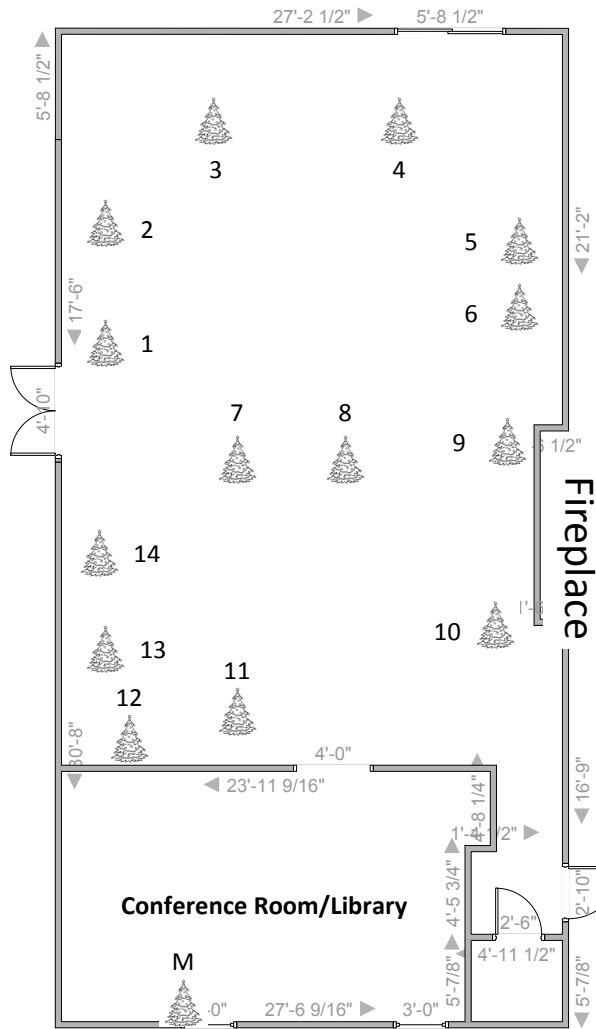

Holland Land Office Museum

Wonderland of Trees 2017

Map of Tree Locations

Drawings are not to scale.
Tree locations may differ slightly from drawings.

Contact the HLOM at 585-343-4727
to reserve your tree today!

West Wing

East Wing

★ = Taken