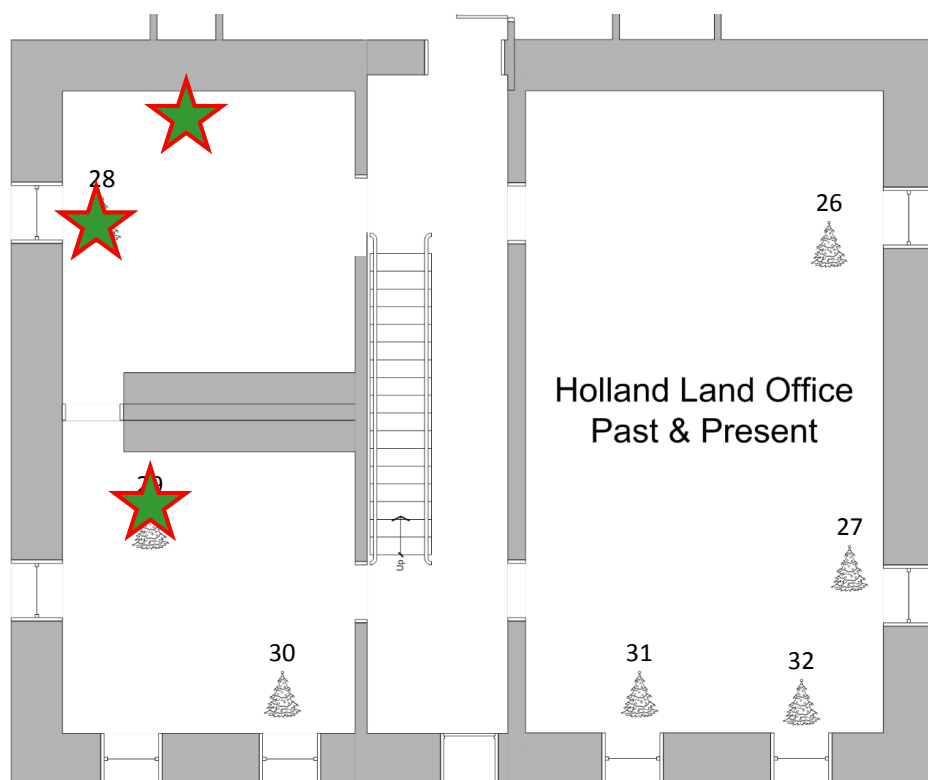

Holland Land Office Museum

Wonderland of Trees 2018

Map of Tree Locations

Drawings are not to scale.
Tree locations may differ slightly from drawings.

Contact the HLOM at 585-343-4727
to reserve your tree today!

Fireplace

West Wing

East Wing

Red Star = Taken

Holland Land Office
Past & Present