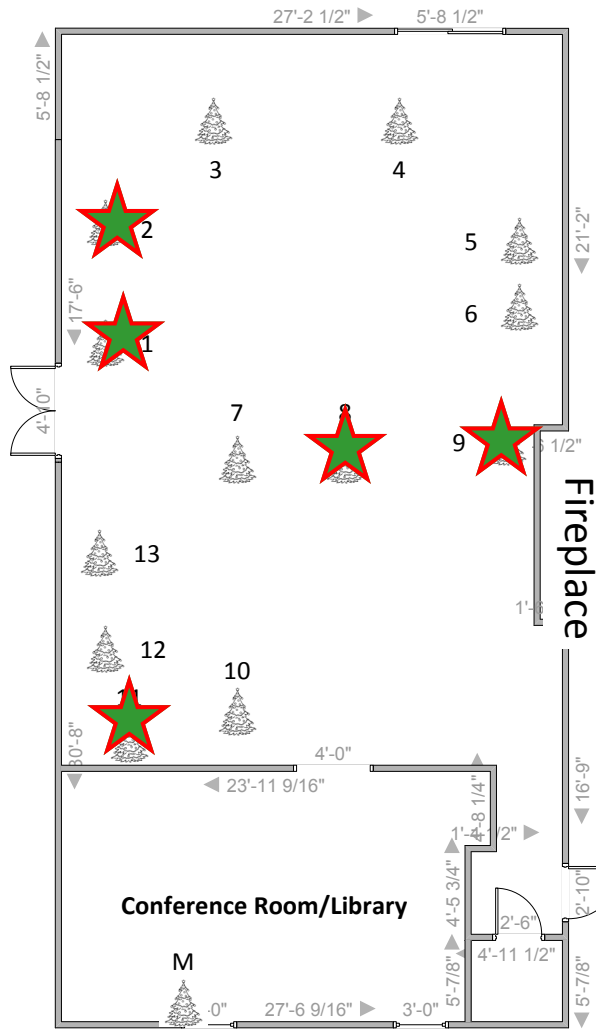

Holland Land Office Museum

Wonderland of Trees 2018

Map of Tree Locations

Drawings are not to scale.
Tree locations may differ slightly from drawings.

Contact the HLOM at 585-343-4727
to reserve your tree today!

Fireplace

West Wing

East Wing

Red Star = Taken

Holland Land Office
Past & Present