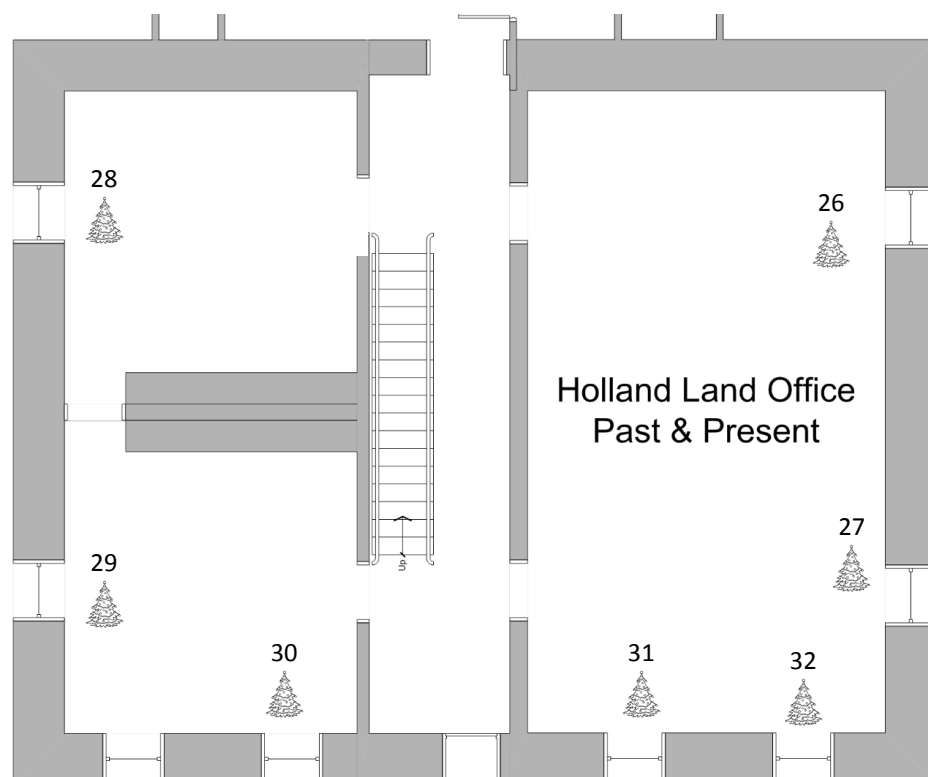

Holland Land Office Museum

Wonderland of Trees 2018

Map of Tree Locations

Drawings are not to scale.
Tree locations may differ slightly from drawings.

Contact the HLOM at 585-343-4727
to reserve your tree today!

West Wing

East Wing

★ = Taken

Holland Land Office
Past & Present