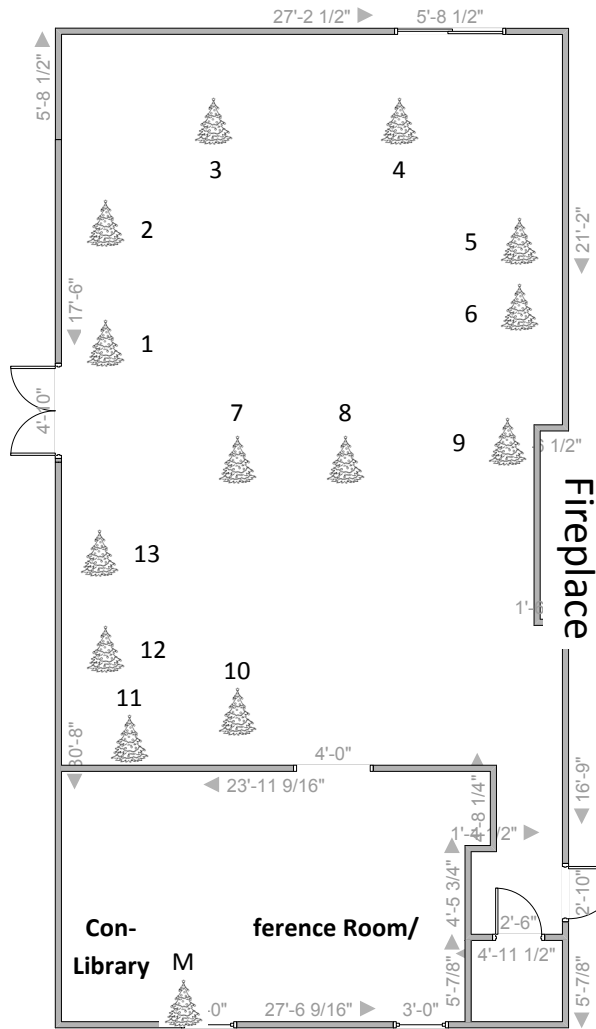

Holland Land Office Museum

Wonderland of Trees 2018

Map of Tree Locations

Drawings are not to scale.
Tree locations may differ slightly from drawings.

Contact the HLOM at 585-343-4727
to reserve your tree today!

West Wing

East Wing

★ = Taken

Holland Land Office
Past & Present